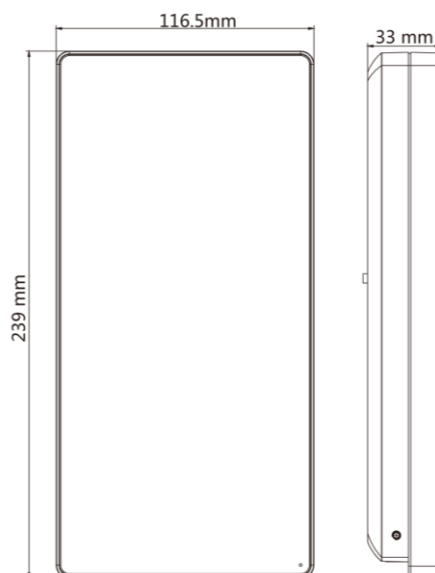

▪ Specification

Screen	
Dimensions	7-inch
Type	LCD
Operation method	Capacitive touch screen
Camera	
Pixel	2 MP
Lens	2
Audio	
Tone quality	Noise suppression and echo cancellation
Network	
Wired network	10 M/100 M/1000 M self-adaptive
Interface	
Network interface	1
Lock output	1
Exit button	1
Door contact input	1
Power interface	2-pin
Authentication	
Card type	Mifare 1 card
Card reading frequency	13.56MHz
Function	
QR code recognition	Support
Face anti-spoofing	Support
Audio prompt	Support
Time synchronization	Support
Others	
Power supply method	2-pin connecter
Working temperature	-30 °C to 60 °C (-22 °F to 140 °F)
Working humidity	0~90% (No condensing)
Dimensions	290 mm × 116.5 mm × 33 mm (11.4" × 4.6" × 1.3")
Protective level	IP65
Installation	Surface

▪ Dimension