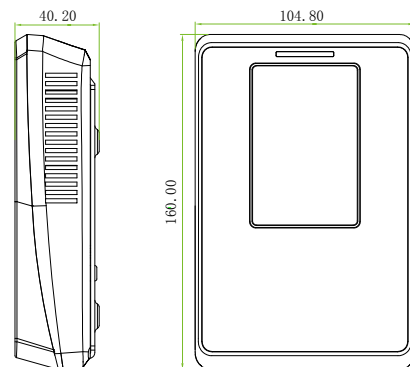

### Feature

- 3-inch TFT color display and touch screen for ease of operation and enrich user experience
- Embedded with PULL firmware which is standard with ZKAccess3.5 management software
- Incorporate with EM card reader and optional Mifare card reader
- Store up to 30,000 cards and 100,000 records
- Relay outputs for electric lock and alarm; Digital inputs for door status sensor and exit switch
- Wiegand input and output for connecting third party card readers or controllers for dual factor authentication
- Audio and Visual indication using speakers and LEDs
- Multi-languages display available on request

# Specifications

Firmware	PULL SDK
Display	3 Inches Touch Screen
ID Card Capacity	30,000
Logs Capacity	100,000
Communication	TCP/IP, USB Host
Standard Functions	ID card, Automatic Status Switch, T9 input, Multi-verification Method
Access Control Interface	3rd Party Electric Lock, Door Sensor, Exit Button, Alarm
Wiegand Interface	Wiegand input&output
Optional Functions	Mifare Card
Power Supply	12V/3A
Operating Temperature	0°C - 45°C
Operating Humidity	20% - 80%
Dimensions (H×W×D)	160×104.7×36mm

## Dimensions (mm)