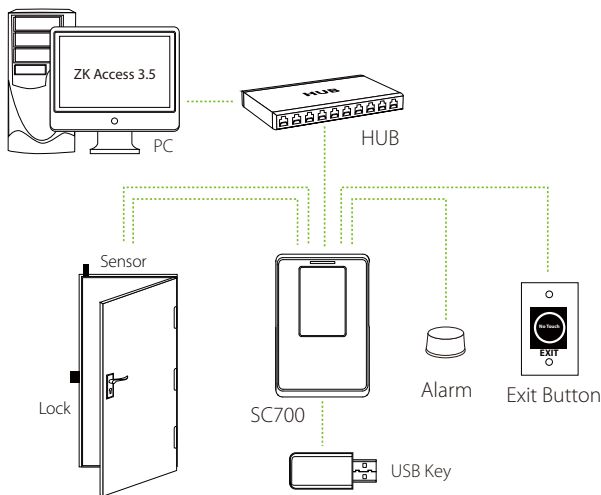

Specifications

Firmware	PULL SDK
Display	3 Inches Touch Screen
ID Card Capacity	30,000
Logs Capacity	100,000
Communication	TCP/IP, USB Host
Standard Functions	ID card, Automatic Status Switch, T9 input, Multi-verification Method
Access Control Interface	3rd Party Electric Lock, Door Sensor, Exit Button, Alarm
Wiegand Interface	Wiegand input&output
Optional Functions	Mifare Card
Power Supply	12V/3A
Operating Temperature	0°C - 45°C
Operating Humidity	20% - 80%
Dimensions (H×W×D)	160×104.7×36mm

Configuration